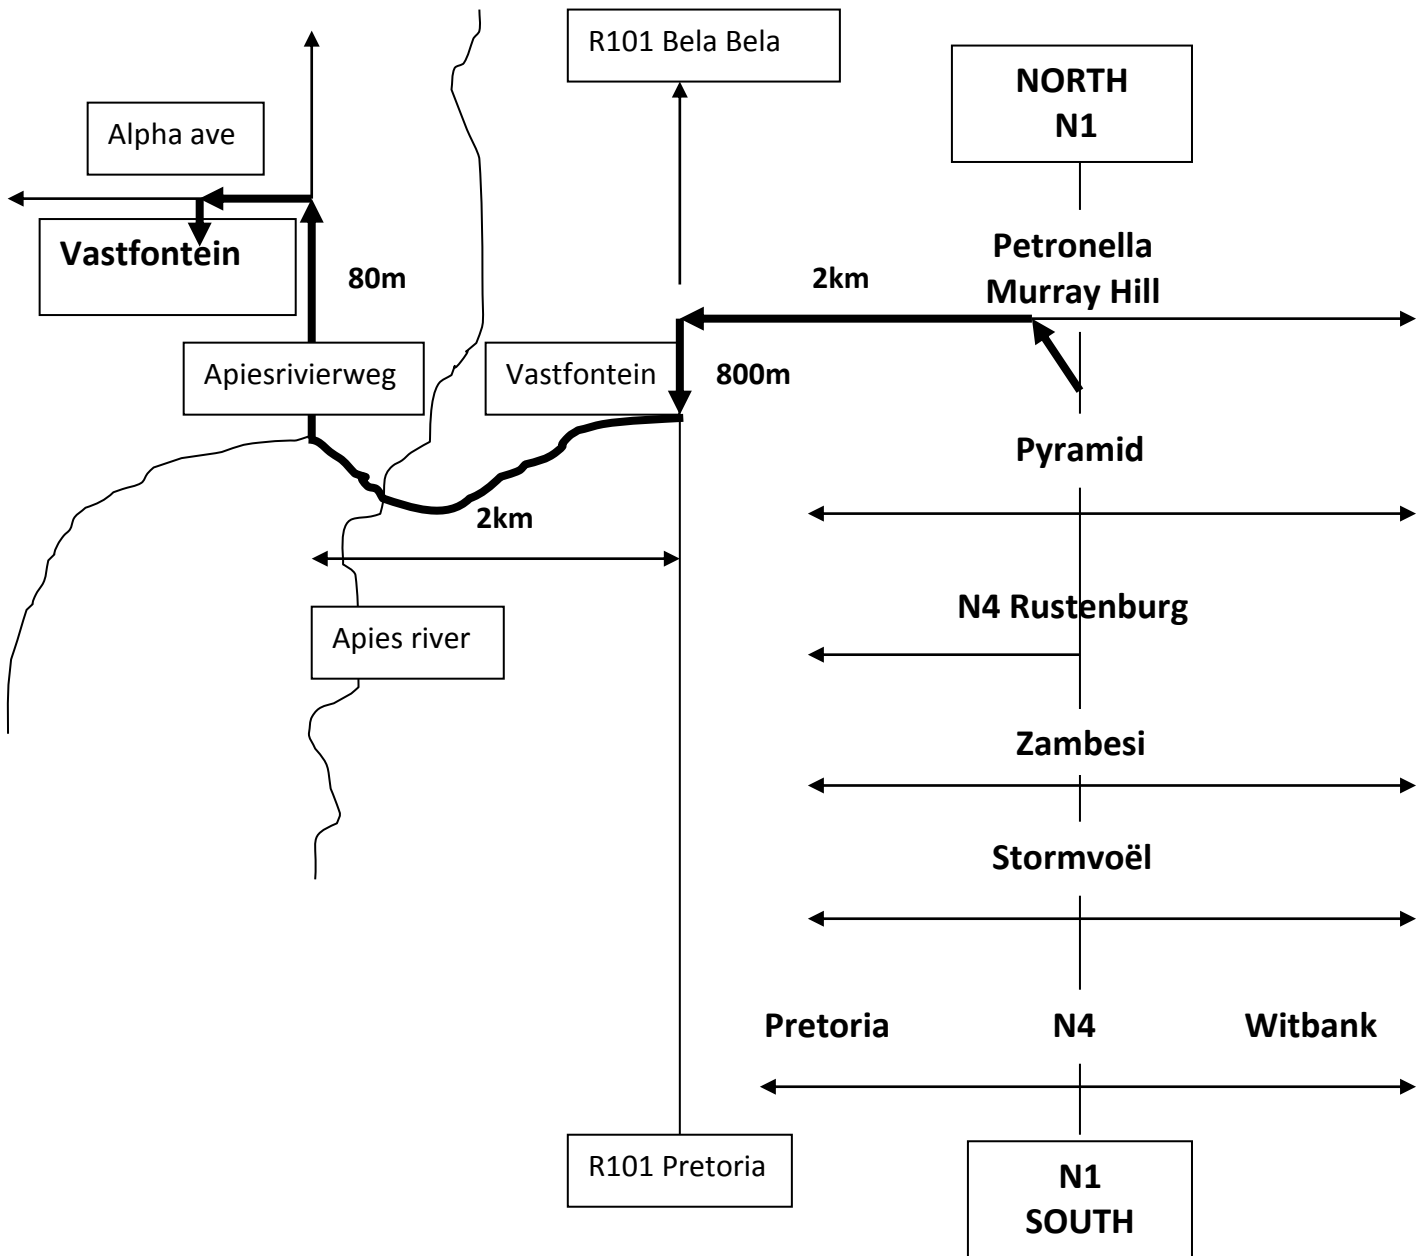

## Vastfontein Roadmap

Co-ordinates: 25°29'52.70"S;  
28°14'12.84"E;

- From Pretoria, take N1 North
- Turn off at the Petronella/Murray Hill off ramp
- At the T-junction at the top of the bridge, turn left
- Turn left at the next T-junction into the R101, Pretoria/Warmbaths road (Pretoria direction)
- After approximately 800 meters, turn right onto the Vastfontein road
- After approximately 2km (just after crossing the Apies river bridge) turn right into Apiesrivierweg. It is a small tar road. Vastfontein's buildings are on your left.
- After approximately 80 meters, turn left into Alpha Avenue. (It is a small gravel road)
- Vastfontein will be on your left

There are two toll plazas:

Pumulani plaza (between the Zambesi and Pyramid off ramps) = R8.50 and the

Petronella plaza at the Petronella off ramp = R8.00.

Vastfontein is app. 25km from the Zambesi off ramp.